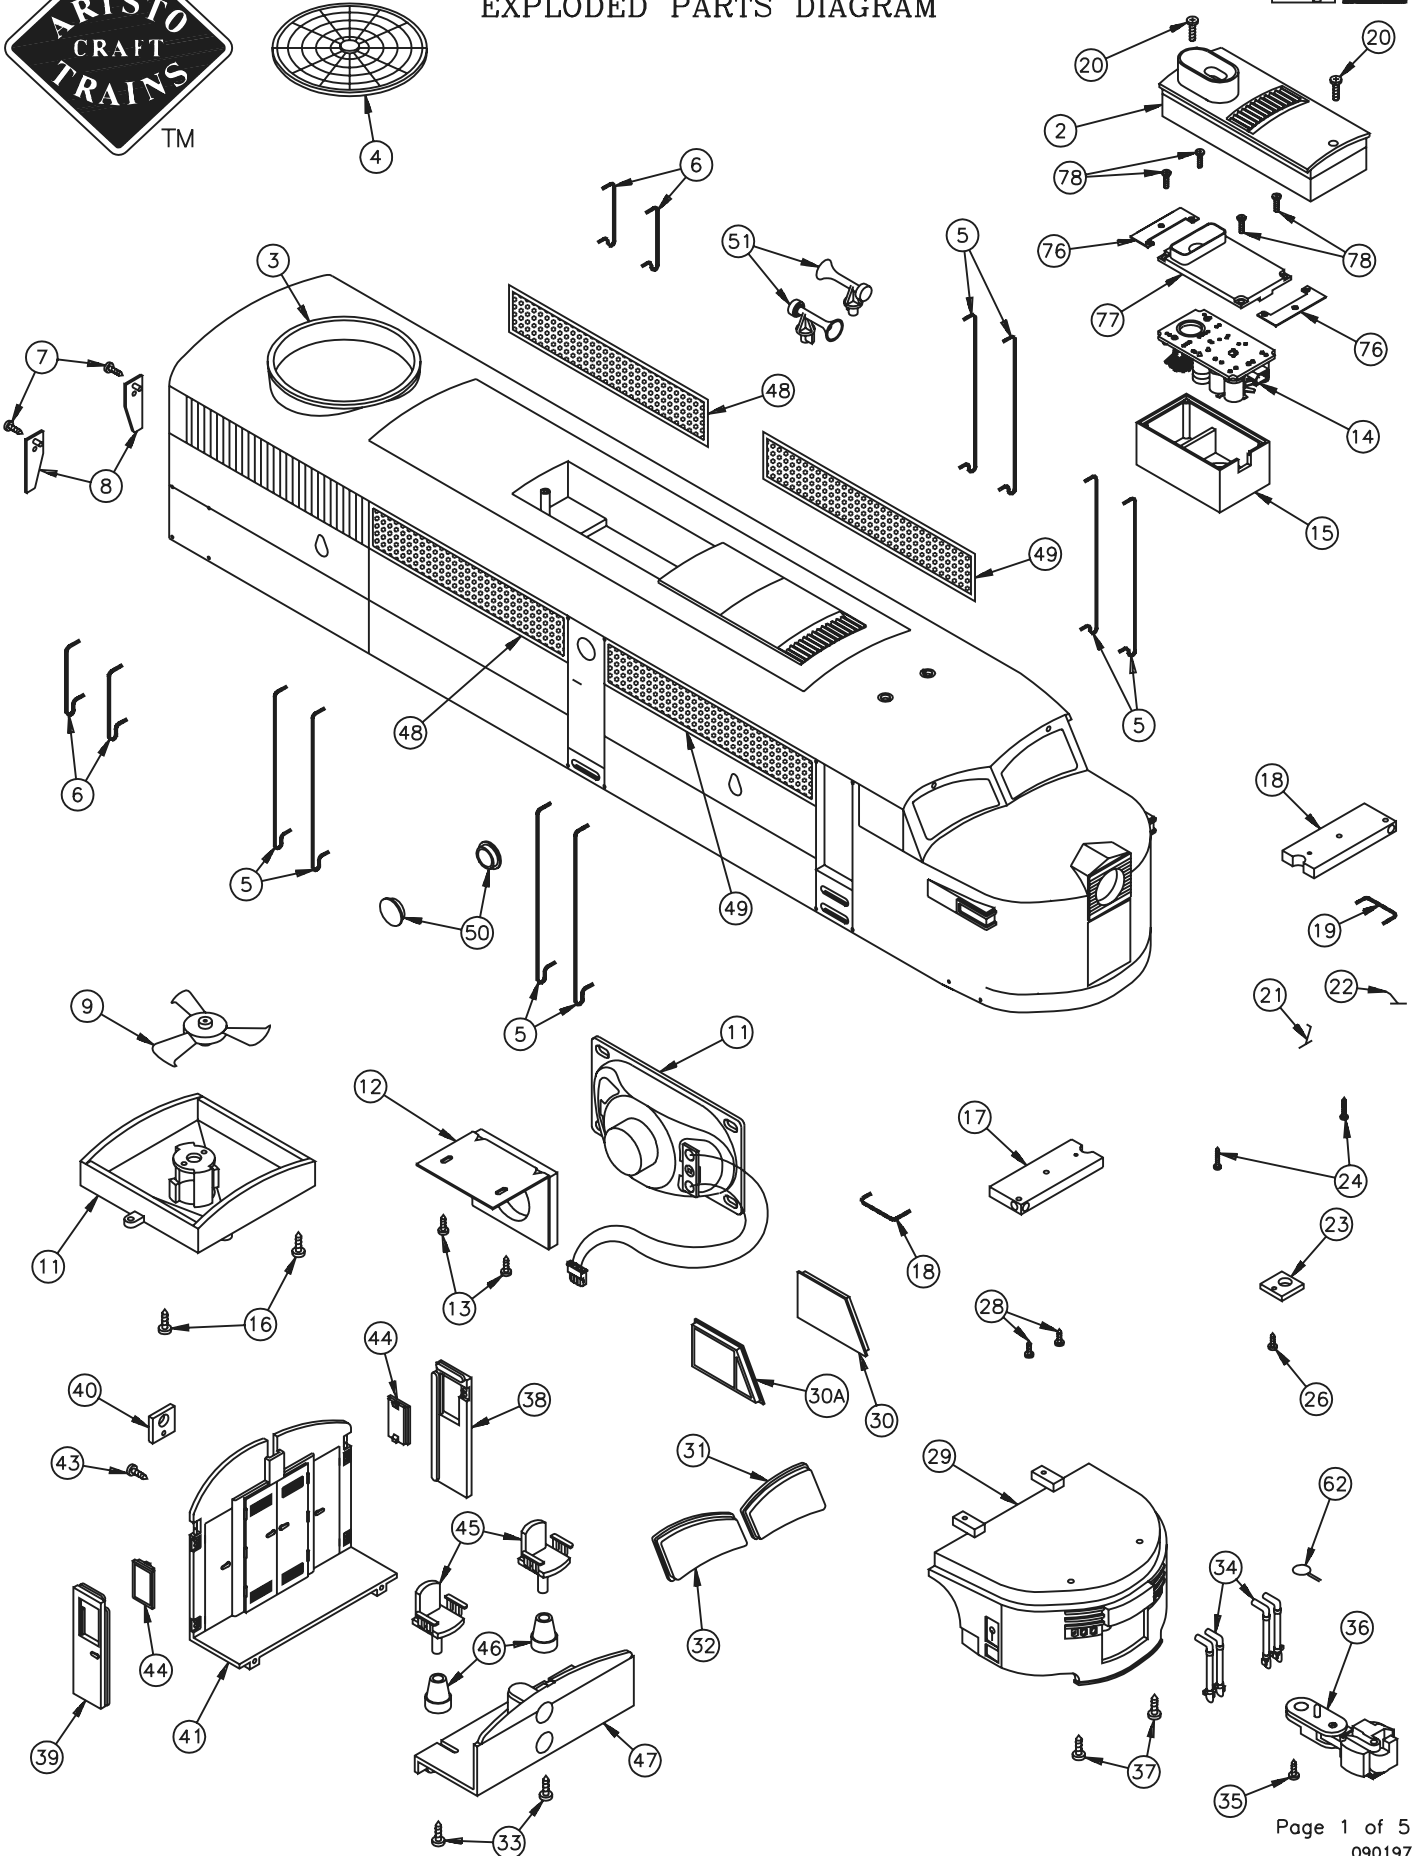

ART-22000 SERIES ALCO FA-1 DIESEL LOCOMOTIVE

1:29
Gauge SCALE

EXPLODED PARTS DIAGRAM

+

+

+

ART-22000 SERIES ALCO FA-1 DIESEL LOCOMOTIVE

EXPLODED PARTS DIAGRAM

1:29
SCALE

ART-22000 SERIES ALCO FA-1 DIESEL LOCOMOTIVE

WITH IMPROVED DRIVE EXPLODED PARTS DIAGRAM

ART-22000 SERIES ALCO FA-1 DIESEL LOCOMOTIVE

PARTS LIST-ORDER FORM

SPECIFY ROADNAME/ART#: _____ Insert Quantity