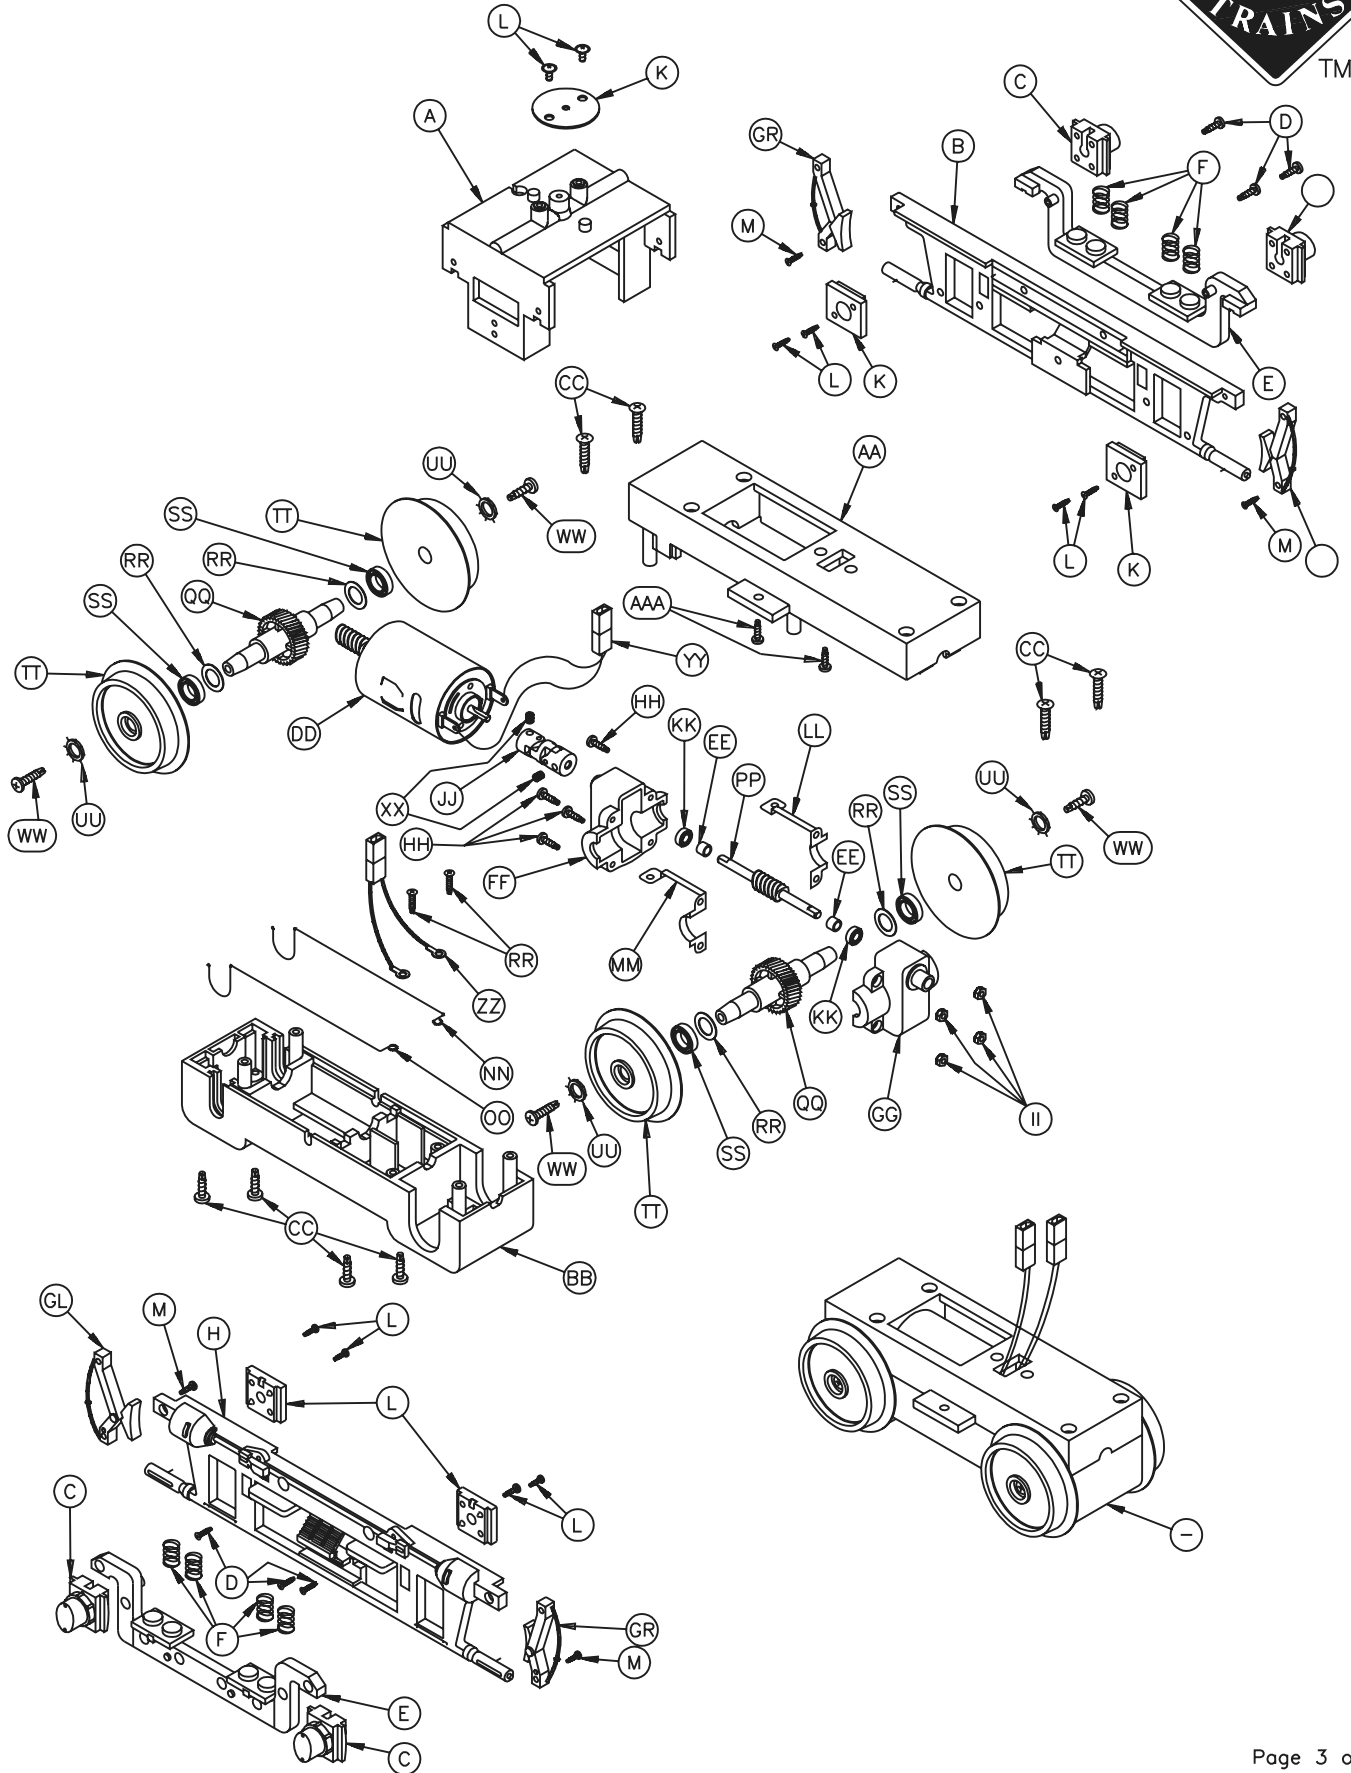

ART-22000 SERIES ALCO FA-1 DIESEL LOCOMOTIVE

1:29
Gauge SCALE

EXPLODED PARTS DIAGRAM

+

+

+

ART-22000 SERIES ALCO FA-1 DIESEL LOCOMOTIVE

EXPLODED PARTS DIAGRAM

1:29
SCALE

ART-22000 SERIES ALCO FA-1 DIESEL LOCOMOTIVE

WITH IMPROVED DRIVE EXPLODED PARTS DIAGRAM

ART-22000 SERIES ALCO FA-1 DIESEL LOCOMOTIVE

PARTS LIST-ORDER FORM

SPECIFY ROADNAME/ART#: _____ Insert Quantity

XX refers to last two digits of roadname ART freight car number when part is painted to match, i.e. ART-22029 WESTERN MARYLAND. 22029-03 would then refer to BODY SHELL for WESTERN MARYLAND ALCO FA-1 DIESEL LOCOMOTIVES, 22000-plus 2 digit number would be used to denote specific part, i.e. 22000-65 CHASSIS. When part is same FOR ALL FLAT CARS and OTHER FREIGHT CARS, 29200 (or other #-plus 2 digit number) would be used to denote specific part regardless of roadname/car type. Please specify roadname/ART# on line above part# list.