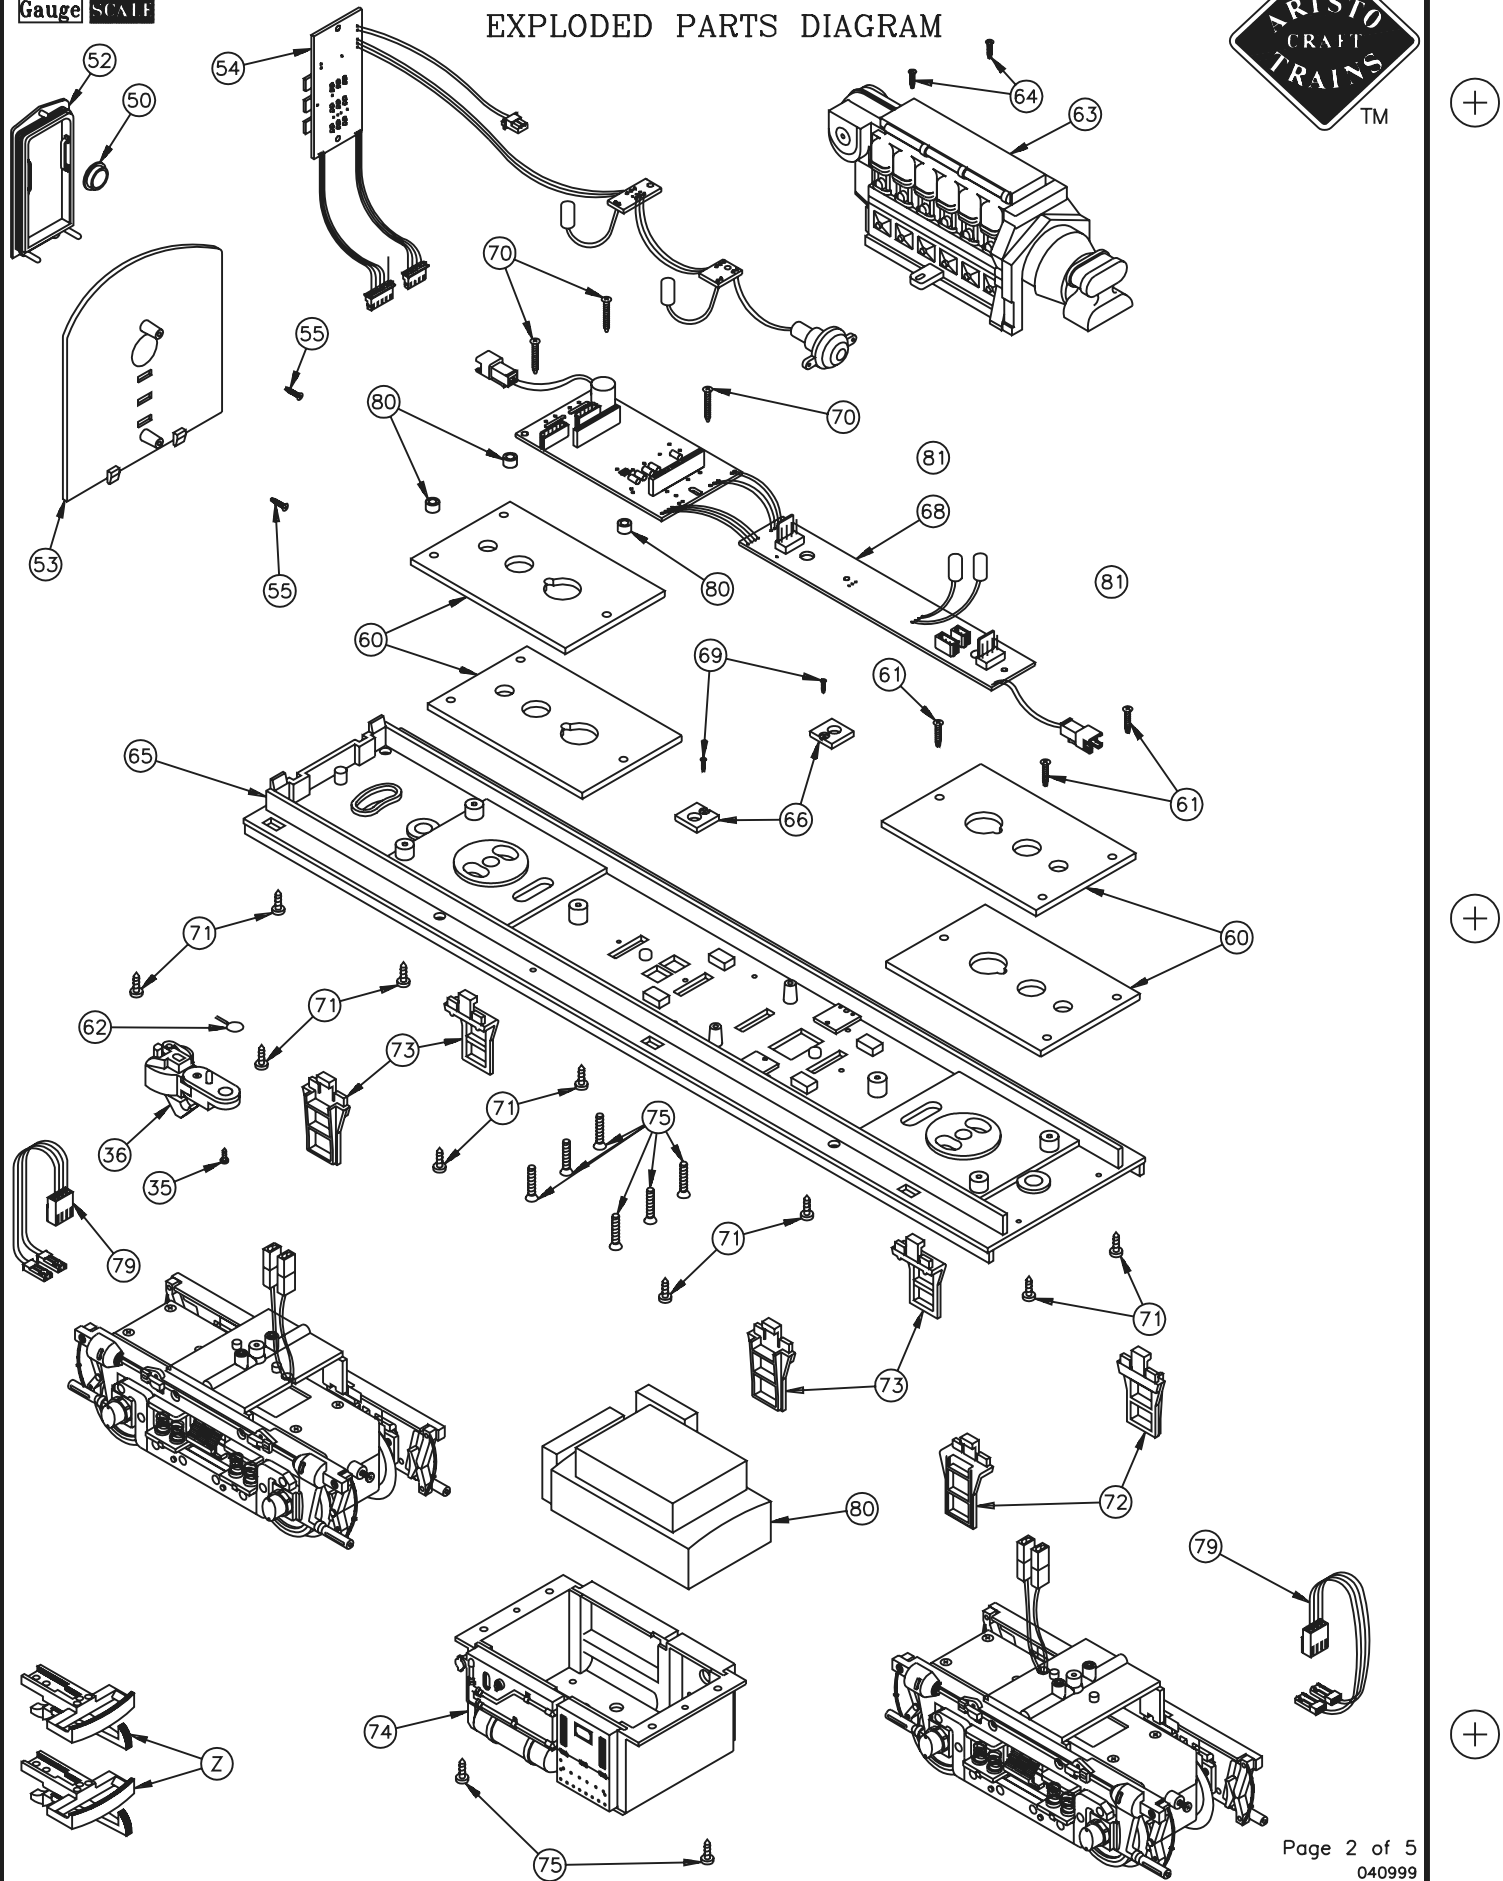

ART-22000 SERIES ALCO FA-1 DIESEL LOCOMOTIVE

1:29
Gauge SCALE

EXPLODED PARTS DIAGRAM

+

+

+

ART-22000 SERIES ALCO FA-1 DIESEL LOCOMOTIVE

EXPLODED PARTS DIAGRAM

1:29
SCALE

ART-22000 SERIES ALCO FA-1 DIESEL LOCOMOTIVE

WITH IMPROVED DRIVE EXPLODED PARTS DIAGRAM

ART-22000 SERIES ALCO FA-1 DIESEL LOCOMOTIVE

PARTS LIST-ORDER FORM

SPECIFY ROADNAME/ART#: _____ Insert Quantity