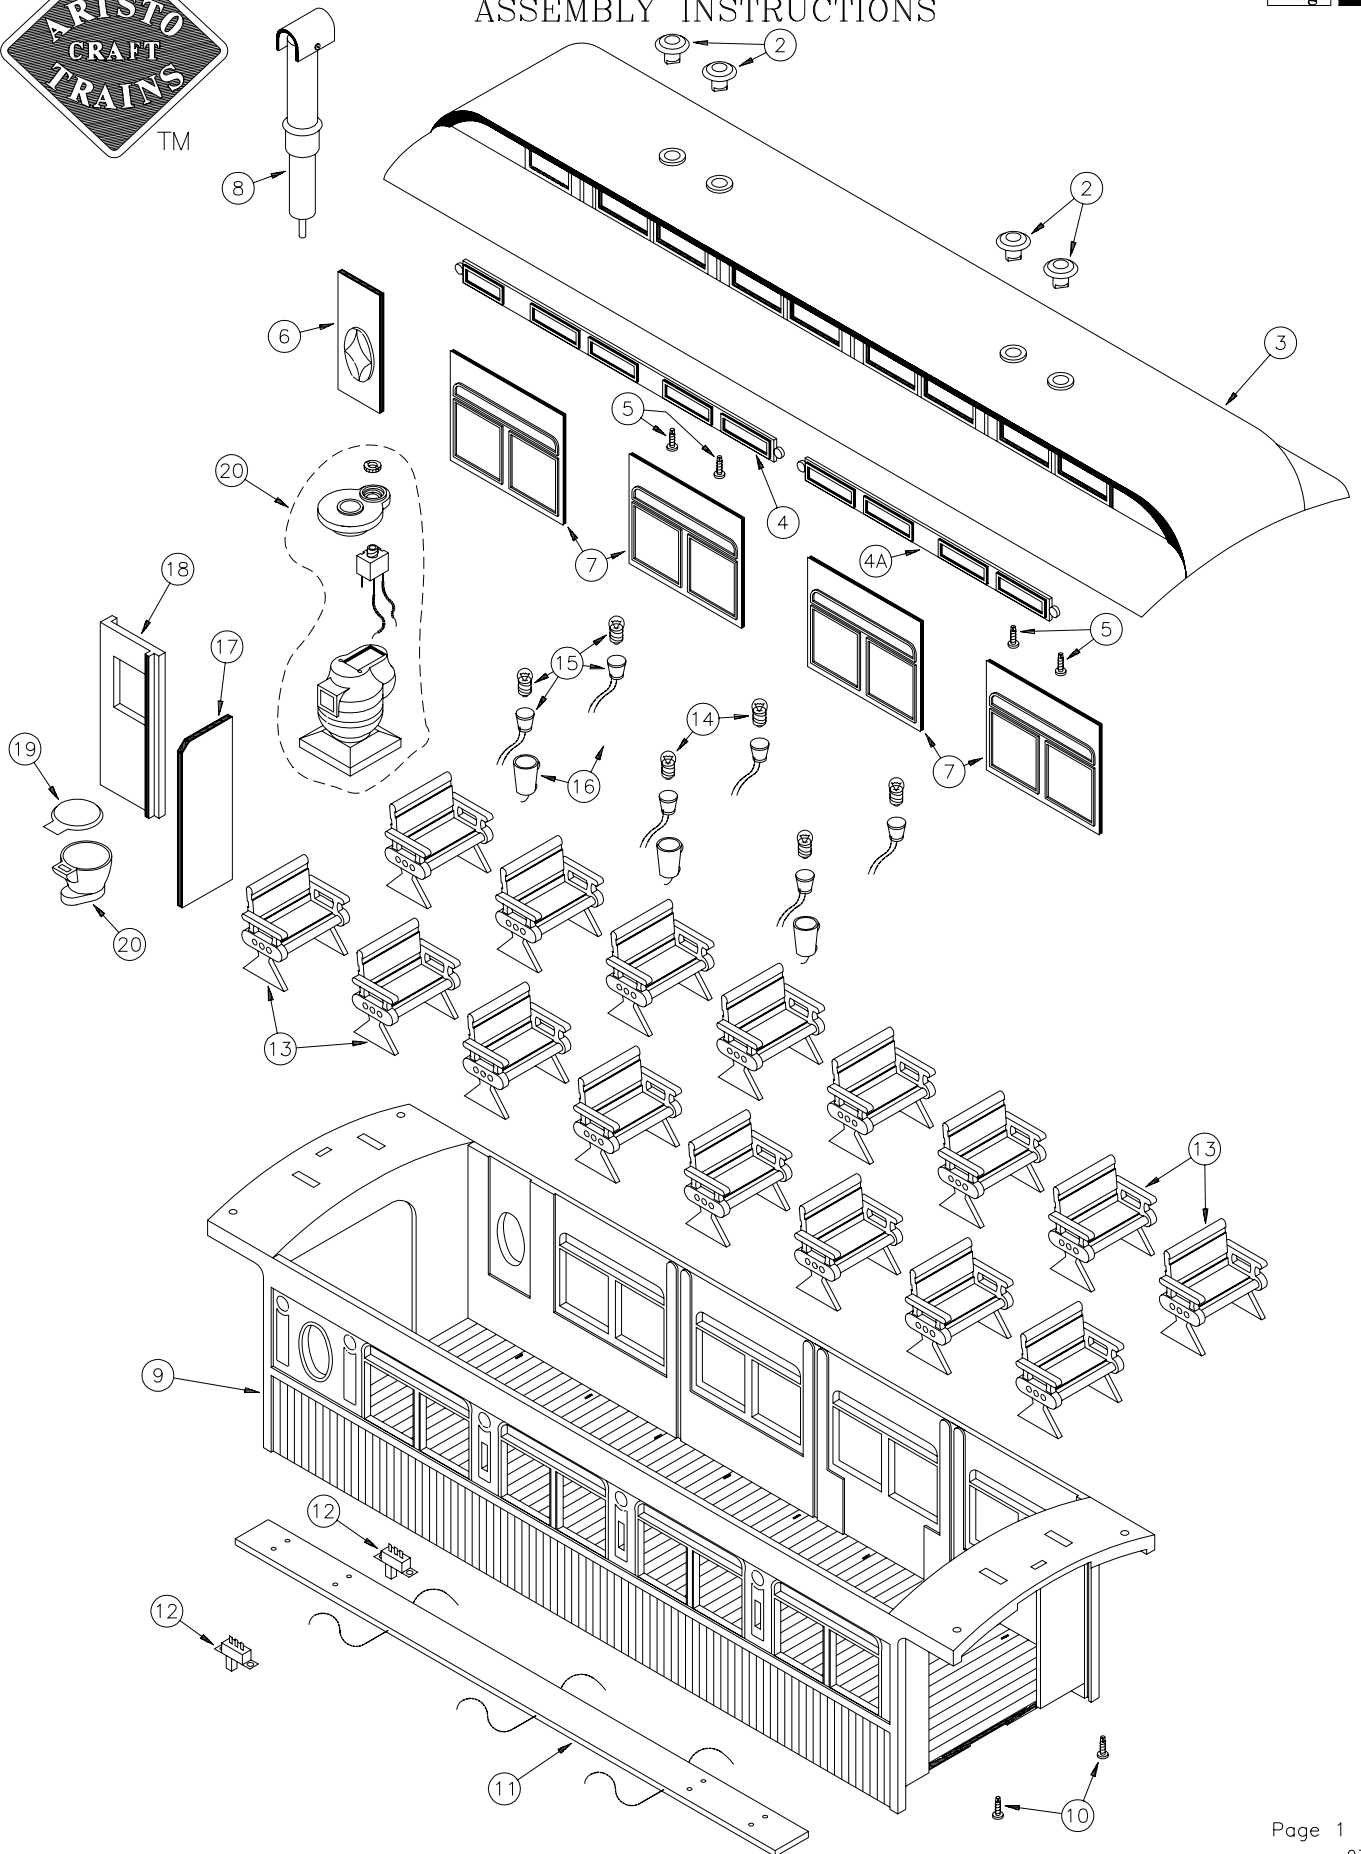

ART-31200 SERIES PASSENGER CAR OBSERVATION (WOOD) ASSEMBLY INSTRUCTIONS

#1 Gauge 1:29 SCALE

+

+

+

#1 Gauge 1:29 SCALE

ART-31200 SERIES PASSENGER CAR OBSERVATION (WOOD) ASSEMBLY INSTRUCTIONS