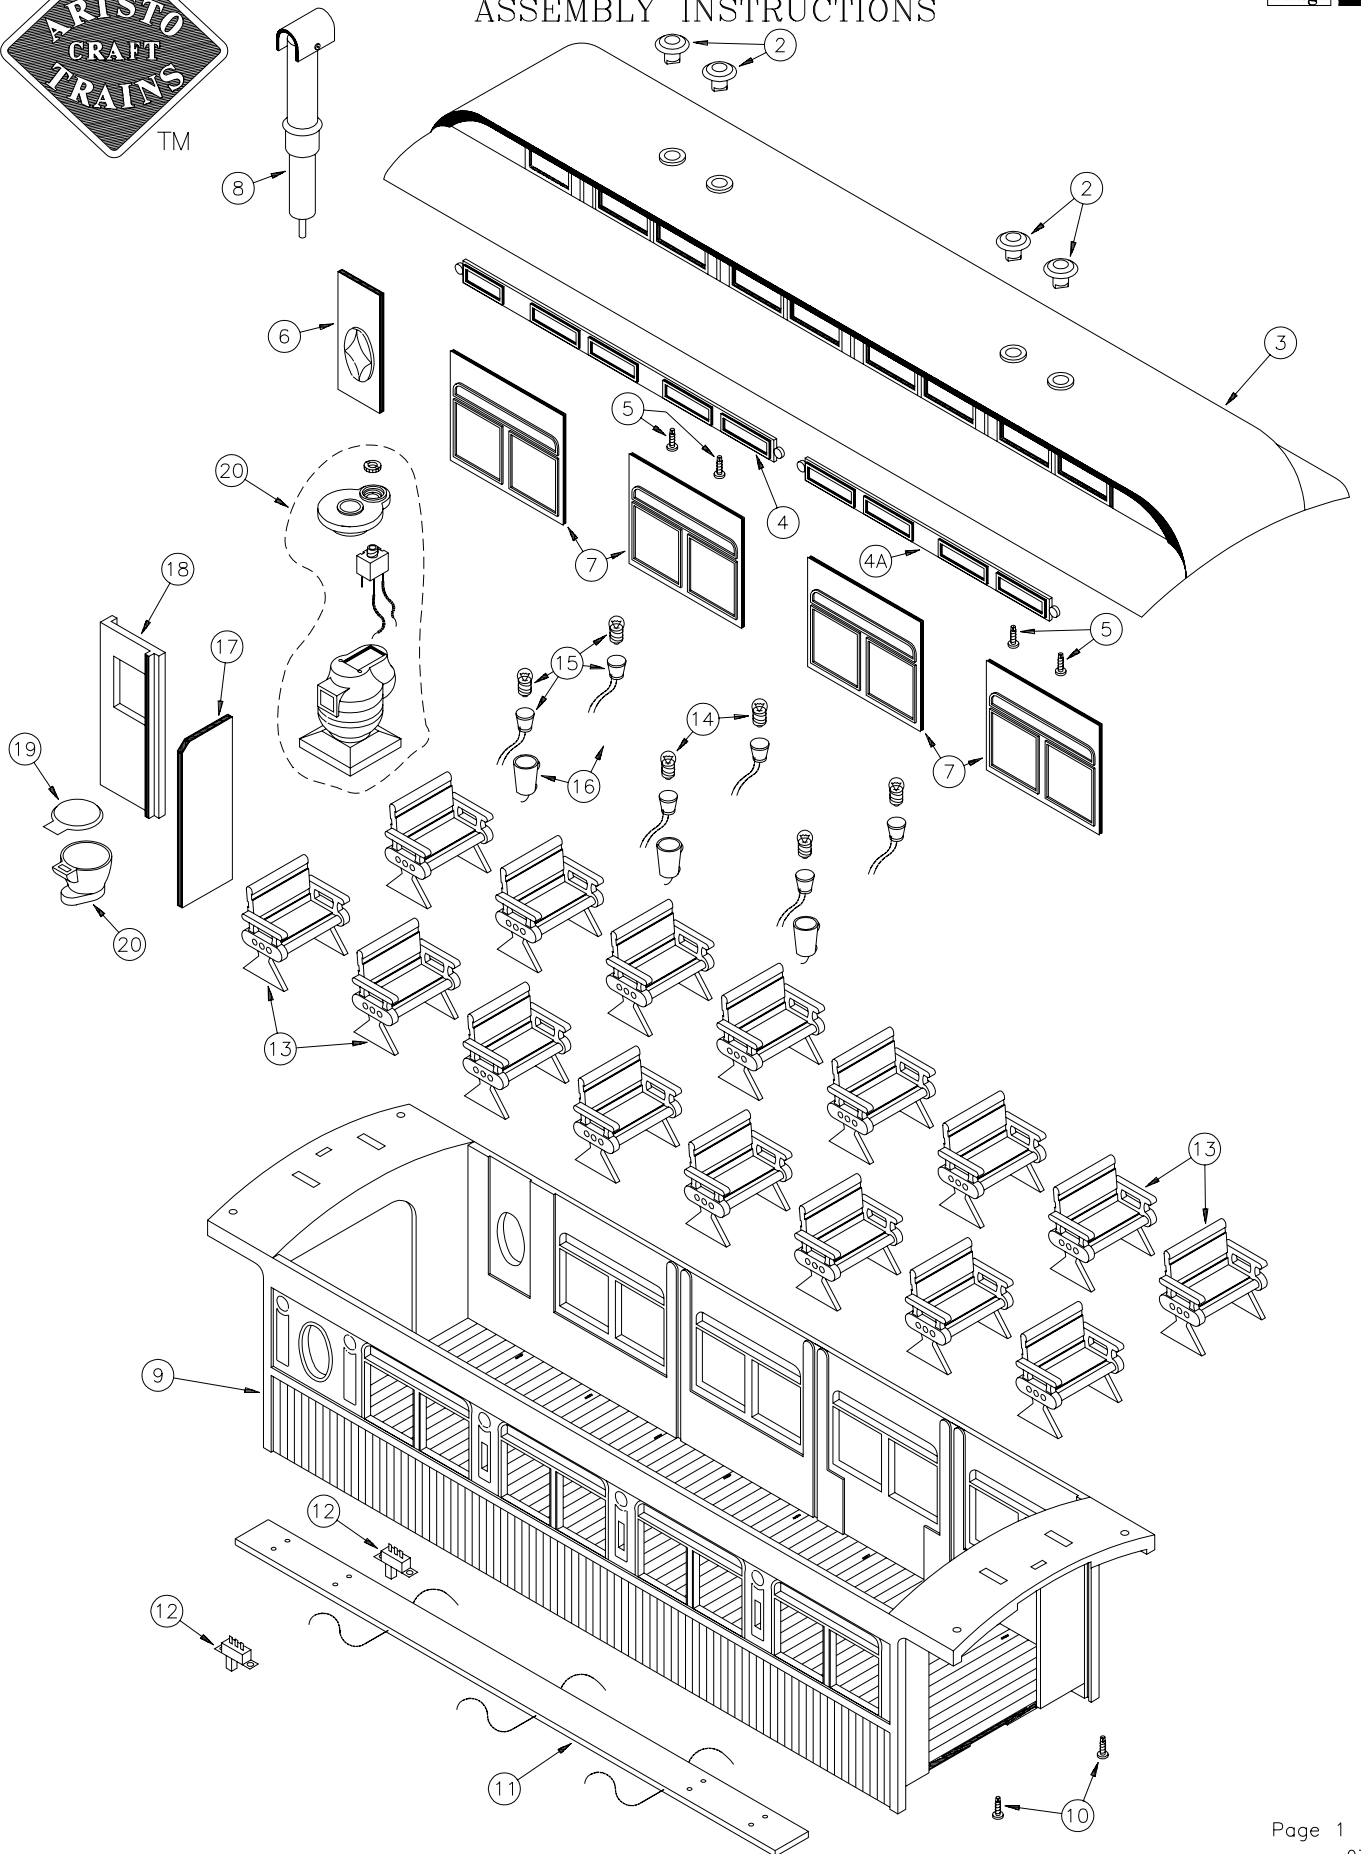

ART-31200 SERIES PASSENGER CAR OBSERVATION (WOOD) ASSEMBLY INSTRUCTIONS

#1 Gauge 1:29 SCALE

+

+

+

ART-31200 SERIES PASSENGER CAR OBSERVATION (WOOD) ASSEMBLY INSTRUCTIONS