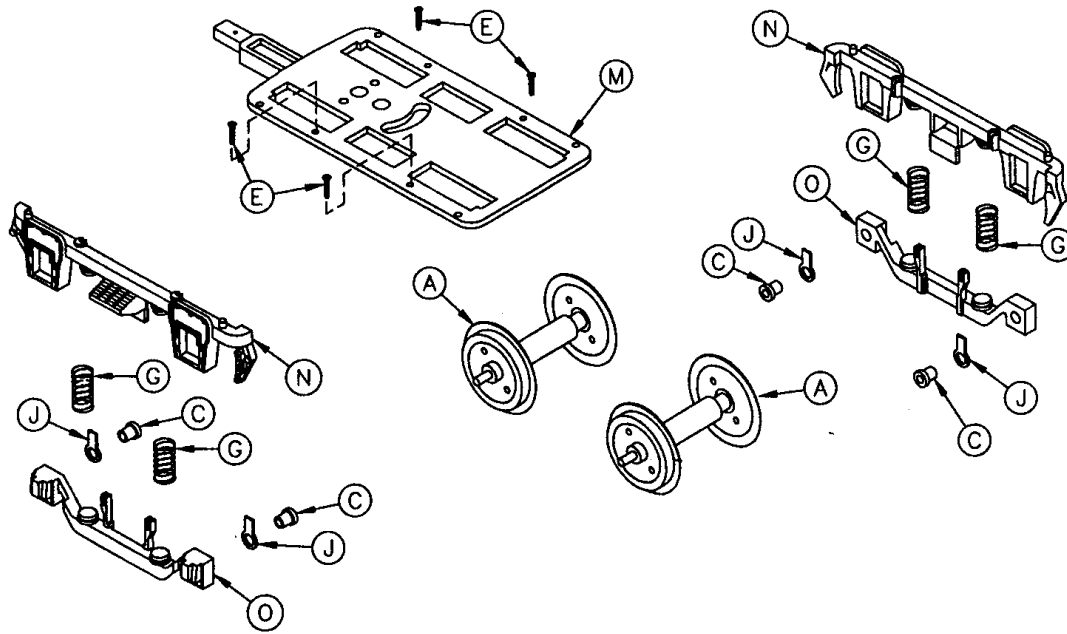

ART-31300 SERIES STANDARD HEAVYWEIGHT PASSENGER COACH

EXPLODED PARTS DIAGRAM

1
Gauge **1:29**
SCALE

ART-29109 HEAVYWEIGHT 2 AXLE TRUCK

EXPLODED PARTS DIAGRAM

ART-29110 HEAVYWEIGHT 3 AXLE TRUCK

EXPLODED PARTS DIAGRAM

#1
Gauge

1:29
SCALE

ART-31300 SERIES STANDARD HEAVYWEIGHT PASSENGER COACH

PARTS LIST-ORDER FORM

SPECIFY ROADNAME/ART#: _____ Insert Quantity

RETURN THIS FORM WITH YOUR ORDER
A REPLACEMENT FORM WILL BE SENT WITH YOUR ORDER

NOTE: When ordering replacement parts or repair request, please refer to proper 5 or 7 digit number listed. XX refers to last two digits of roadname ART Passenger Coach number when part is painted to match, i.e. ART-31308 UNION PACIFIC. 31308-11 would then refer to CAR BODY for UNION PACIFIC STANDARD HEAVYWEIGHT PASSENGER COACH ART-31308. If part is same FOR ALL STANDARD HEAVYWEIGHT PASSENGER COACHES, 31300 plus 2 digit number would be used to denote specific part, i.e. 31300-21 Commode used on ALL STANDARD HEAVYWEIGHT PASSENGER COACHES regardless of railroad name. When part is same FOR ALL STANDARD HEAVYWEIGHT PASSENGER COACHES AND OTHER HEAVYWEIGHTS, 29200 (or other #-plus 2 digit number) would be used to denote specific part regardless of roadname/car type. Please specify roadname/ART# on line above part# list and always when ordering parts by phone/fax/letter.