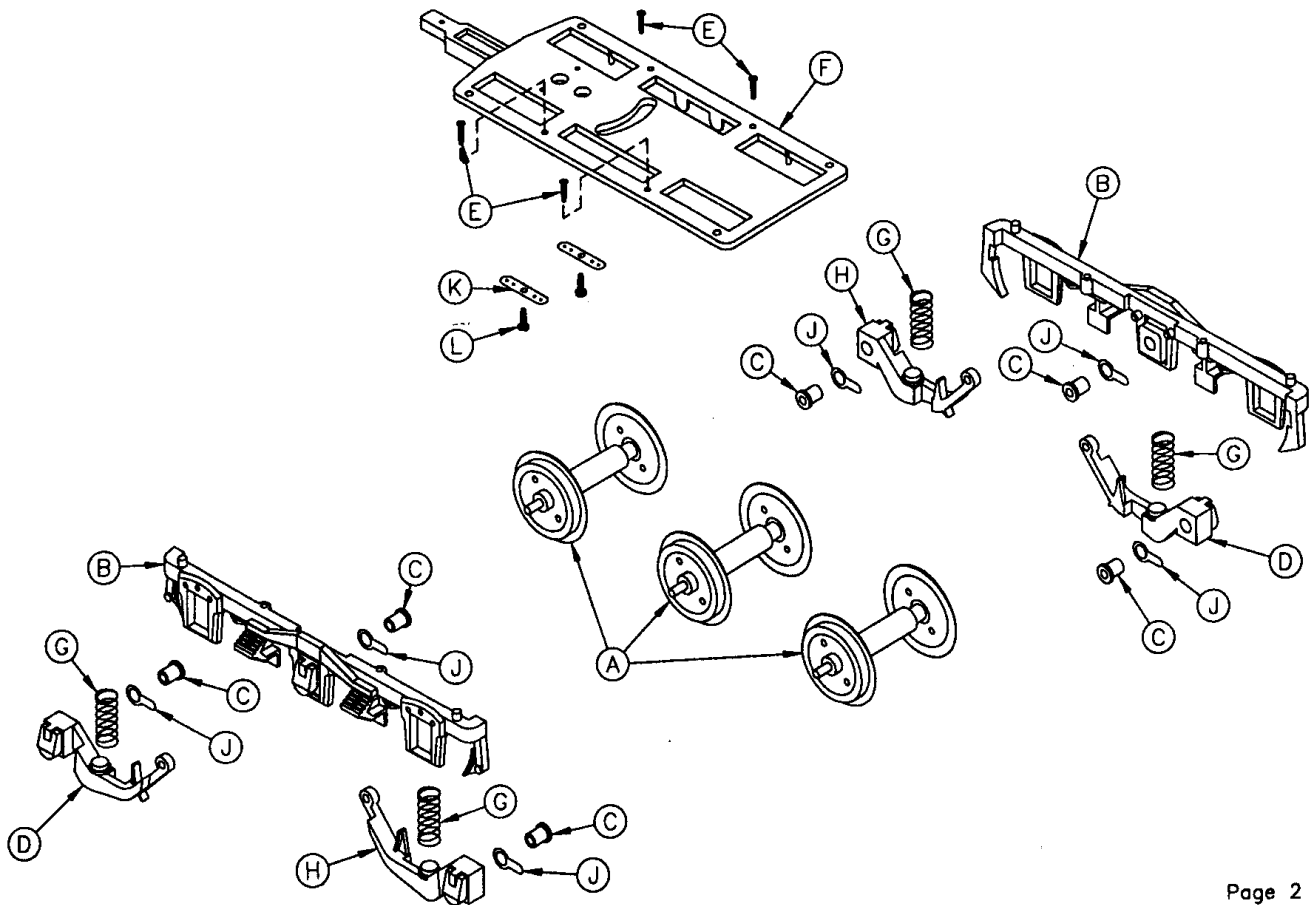

ART-31300 SERIES STANDARD HEAVYWEIGHT PASSENGER COACH

EXPLODED PARTS DIAGRAM

1
Gauge **1:29**
SCALE

ART-29109 HEAVYWEIGHT 2 AXLE TRUCK

EXPLODED PARTS DIAGRAM

ART-29110 HEAVYWEIGHT 3 AXLE TRUCK

EXPLODED PARTS DIAGRAM

#1
Gauge

1:29
SCALE

ART-31300 SERIES STANDARD HEAVYWEIGHT PASSENGER COACH

PARTS LIST-ORDER FORM

SPECIFY ROADNAME/ART#: _____ Insert Quantity

RETURN THIS FORM WITH YOUR ORDER
A REPLACEMENT FORM WILL BE SENT WITH YOUR ORDER

NOTE: When ordering replacement parts or repair request, please refer to proper 5 or 7 digit number listed. XX refers to last two digits of roadname ART Passenger Coach number when part is painted to match, i.e. ART-31308 UNION PACIFIC. 31308-11 would then refer to CAR BODY for UNION PACIFIC STANDARD HEAVYWEIGHT PASSENGER COACH ART-31308. If part is same FOR ALL STANDARD HEAVYWEIGHT PASSENGER COACHES, 31300 plus 2 digit number would be used to denote specific part, i.e. 31300-21 Commode used on ALL STANDARD HEAVYWEIGHT PASSENGER COACHES regardless of railroad name. When part is same FOR ALL STANDARD HEAVYWEIGHT PASSENGER COACHES AND OTHER HEAVYWEIGHTS, 29200 (or other #-plus 2 digit number) would be used to denote specific part regardless of roadname/car type. Please specify roadname/ART# on line above part# list and always when ordering parts by phone/fax/letter.