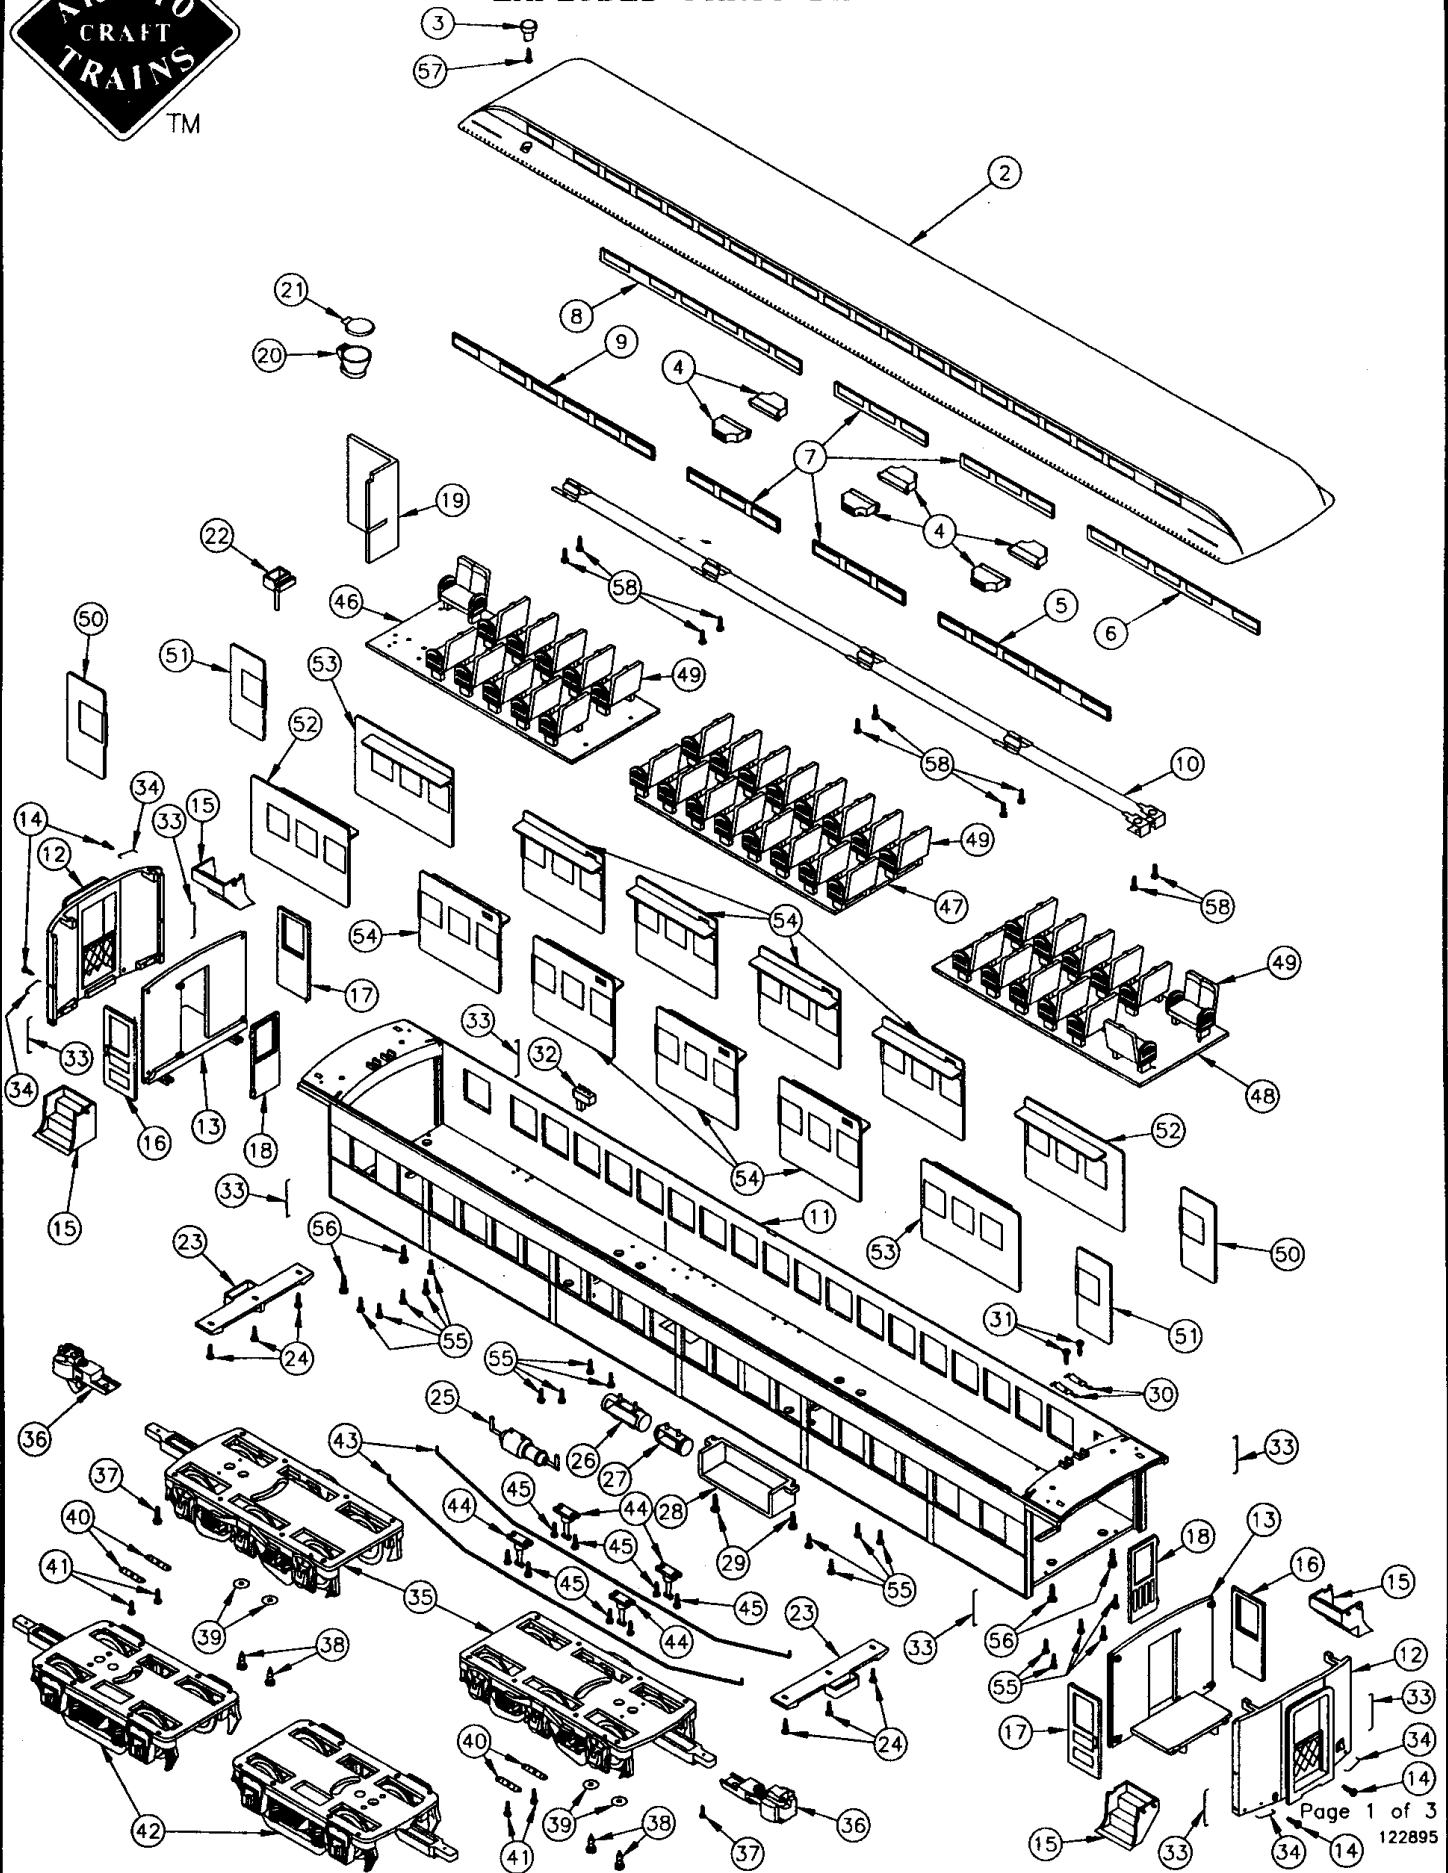

ART-31300 SERIES STANDARD HEAVYWEIGHT PASSENGER COACH

EXPLODED PARTS DIAGRAM

1
Gauge **1:29**
SCALE

ART-29109 HEAVYWEIGHT 2 AXLE TRUCK

EXPLODED PARTS DIAGRAM

ART-29110 HEAVYWEIGHT 3 AXLE TRUCK

EXPLODED PARTS DIAGRAM

#1
Gauge

1:29
SCALE

ART-31300 SERIES STANDARD HEAVYWEIGHT PASSENGER COACH

PARTS LIST-ORDER FORM

SPECIFY ROADNAME/ART#: _____ Insert Quantity

RETURN THIS FORM WITH YOUR ORDER
A REPLACEMENT FORM WILL BE SENT WITH YOUR ORDER

NOTE: When ordering replacement parts or repair request, please refer to proper 5 or 7 digit number listed. XX refers to last two digits of roadname ART Passenger Coach number when part is painted to match, i.e. ART-31308 UNION PACIFIC. 31308-11 would then refer to CAR BODY for UNION PACIFIC STANDARD HEAVYWEIGHT PASSENGER COACH ART-31308. If part is same FOR ALL STANDARD HEAVYWEIGHT PASSENGER COACHES, 31300 plus 2 digit number would be used to denote specific part, i.e. 31300-21 Commode used on ALL STANDARD HEAVYWEIGHT PASSENGER COACHES regardless of railroad name. When part is same FOR ALL STANDARD HEAVYWEIGHT PASSENGER COACHES AND OTHER HEAVYWEIGHTS, 29200 (or other #-plus 2 digit number) would be used to denote specific part regardless of roadname/car type. Please specify roadname/ART# on line above part# list and always when ordering parts by phone/fax/letter.